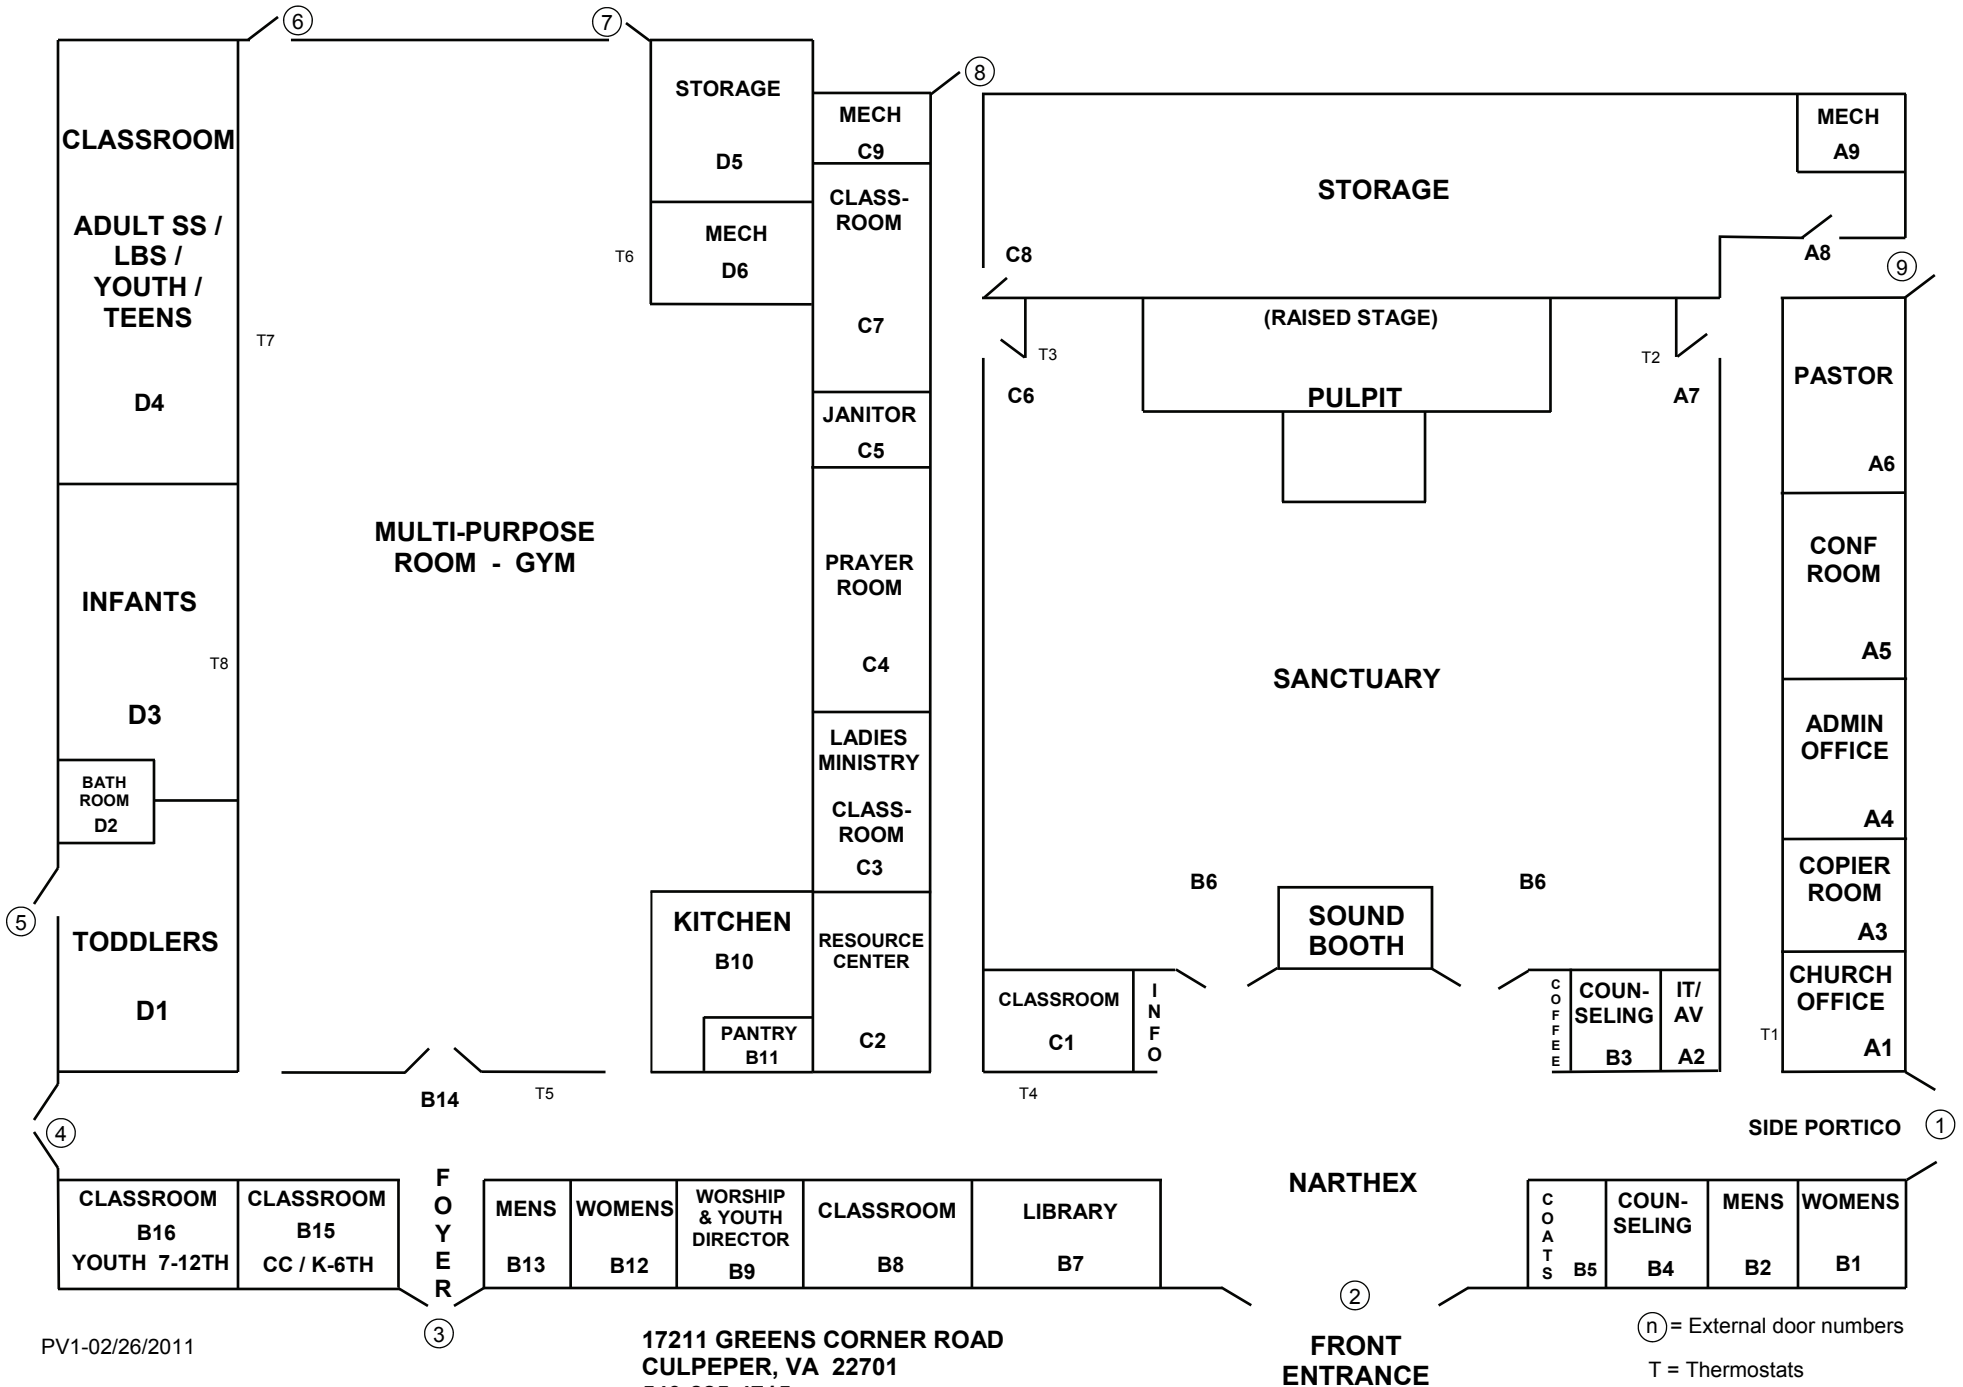

PROVIDENCE BIBLE CHURCH

PV1-02/26/2011

17211 GREENS CORNER ROAD
 CULPEPER, VA 22701
 540-825-4715

(n) = External door numbers

T = Thermostats